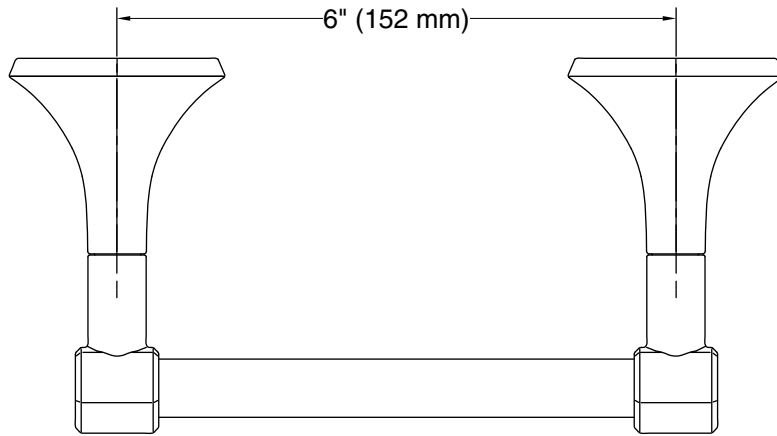

Features

- Pivoting holder makes changing toilet paper quick and simple
- Part of the Occasion bathroom faucet and accessory collection

Material

- Premium metal construction for durability and reliability
- KOHLER finishes resist corrosion and tarnishing

Technical Information

All product dimensions are nominal.

Material: Zinc